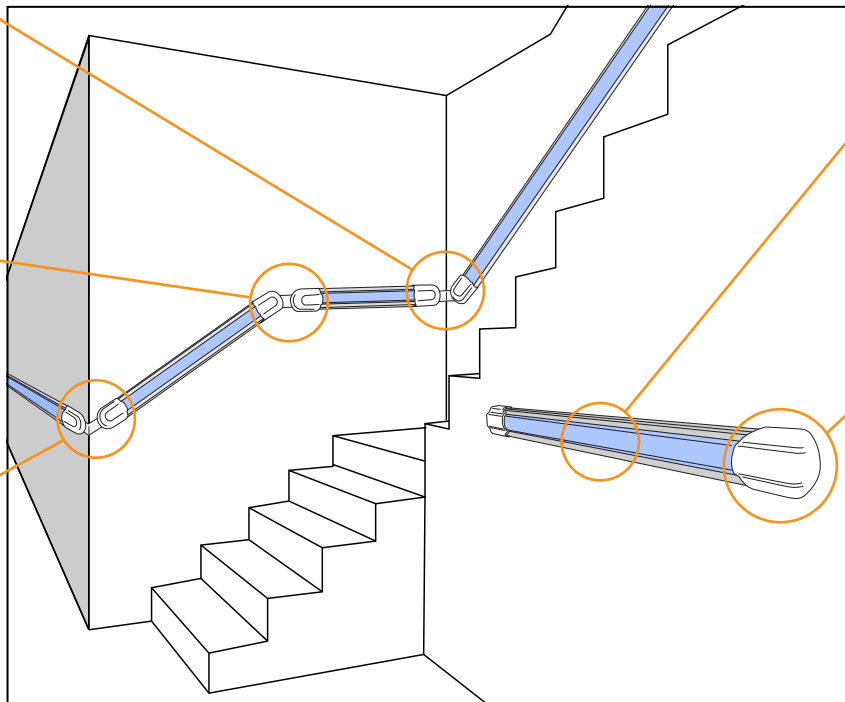

Neat - Simple - Versatile - Stylish - Robust ...

The Universal Connector will connect strips in-line, around external corners and internal corners and comes ready-wired for LEDs as well as the alarm circuit.