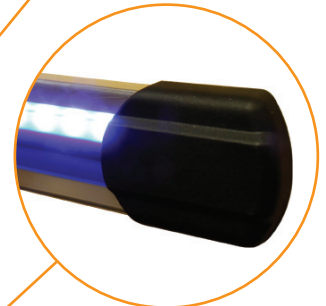

Neat - Simple - Versatile - Stylish - Robust ...

The Universal Connector will connect strips in-line, around external corners and internal corners and comes ready-wired for LEDs as well as the alarm circuit.