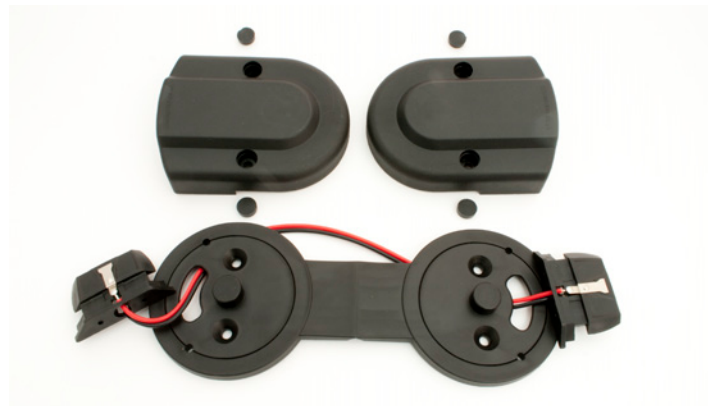

Neat - Simple - Versatile - Stylish - Robust ...

The Universal Connector will connect strips in-line, around external corners and internal corners and comes ready-wired for LEDs as well as the alarm circuit.

... a Panic Affray Alarm System to suit all situations