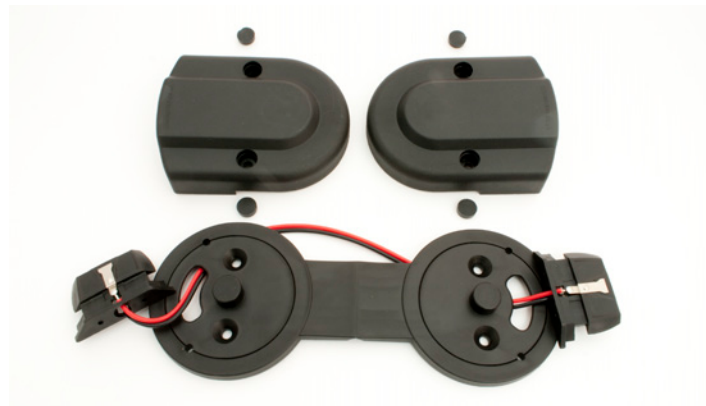

A Disabled Toilet Alarm which is always within reach

For those who are vulnerable and, after a fall, are unable to pick themselves up or even sit up, perhaps, or turn around in the confines of a disabled toilet, a Safezone Alarm Strip could be a real life-saver

Versatile, with the Universal Connector - Neat, with clean lines
- and with no hanging cord to tempt self-harmers