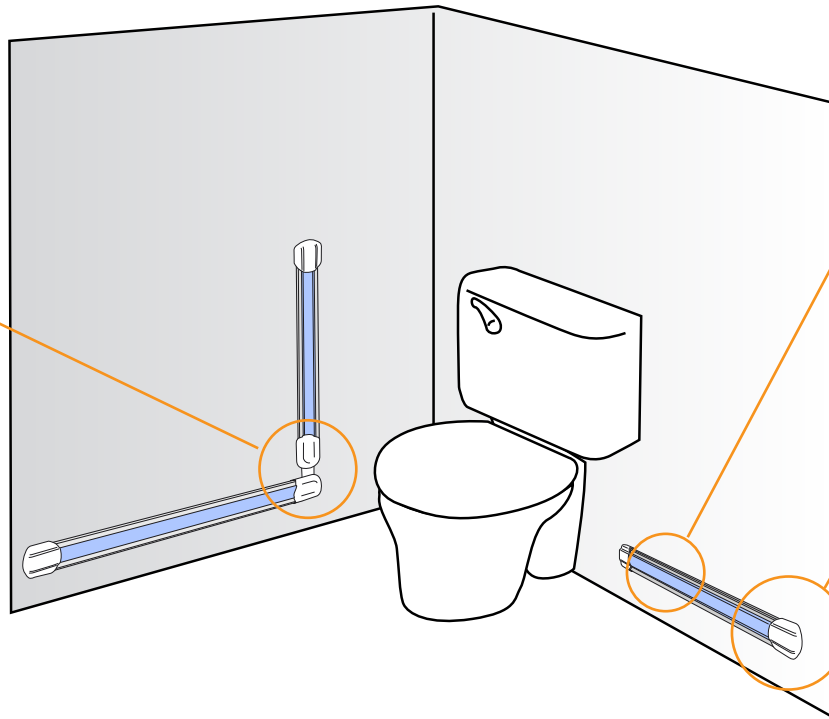

A Disabled Toilet Alarm which is always within reach

For those who are vulnerable and, after a fall, are unable to pick themselves up or even sit up, perhaps, or turn around in the confines of a disabled toilet, a Safezone Alarm Strip could be a real life-saver

Versatile, with the Universal Connector - Neat, with clean lines
- and with no hanging cord to tempt self-harmers