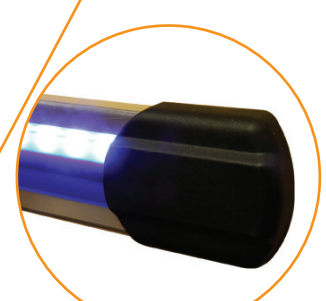

A Disabled Toilet Alarm which is always within reach

For those who are vulnerable and, after a fall, are unable to pick themselves up or even sit up, perhaps, or turn around in the confines of a disabled toilet, a Safezone Alarm Strip could be a real life-saver

Versatile, with the Universal Connector - Neat, with clean lines
- and with no hanging cord to tempt self-harmers