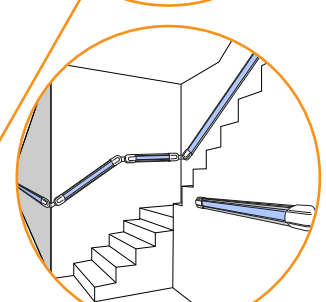

A Disabled Toilet Alarm which is always within reach

For those who are vulnerable and, after a fall, are unable to pick themselves up or even sit up, perhaps, or turn around in the confines of a disabled toilet, a Safezone Alarm Strip could be a real life-saver

Versatile, with the Universal Connector - Neat, with clean lines
- and with no hanging cord to tempt self-harmers